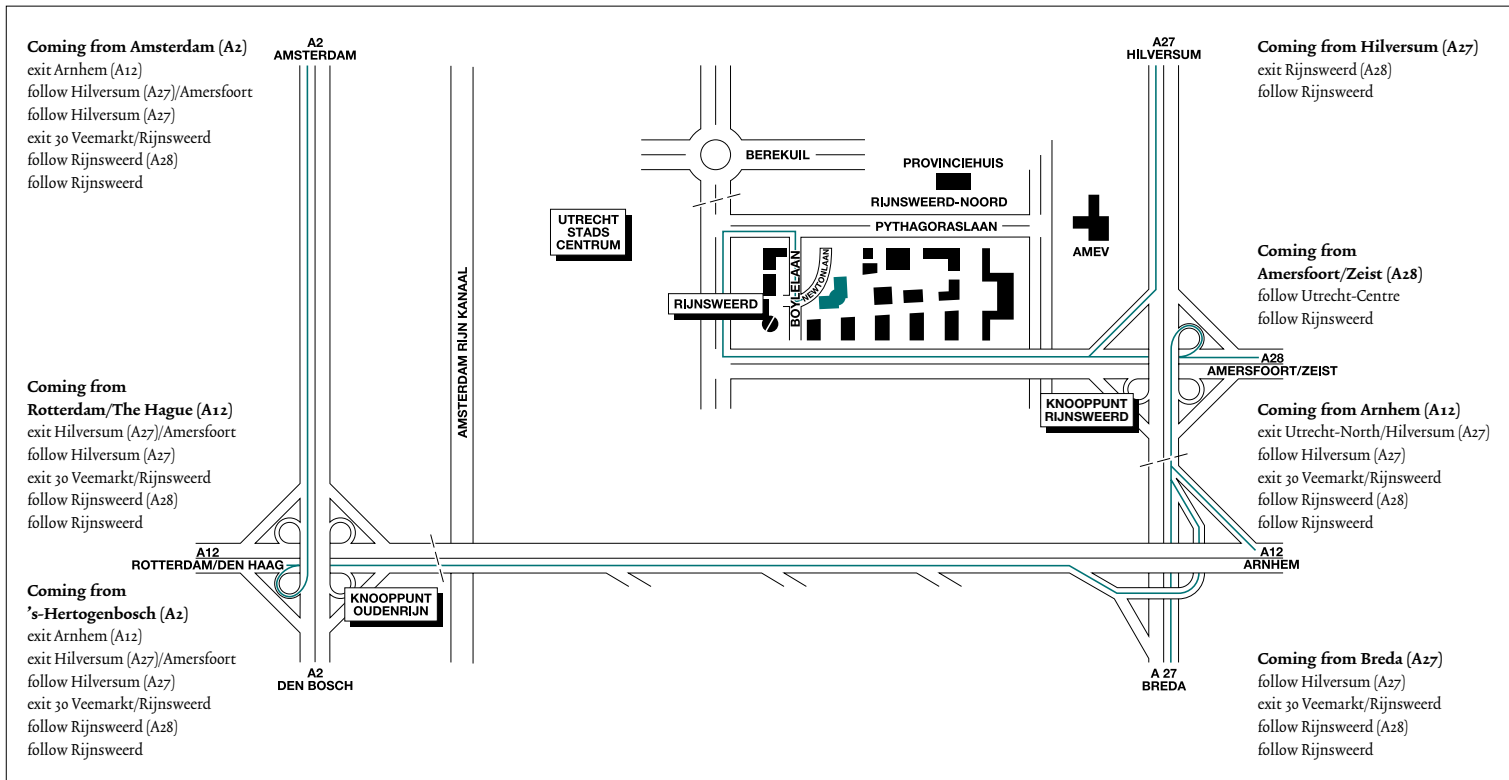

GILDE INVESTMENT MANAGEMENT

Newtonlaan 91, 3584 BP Utrecht, The Netherlands. P.O. Box 85067, 3508 AB Utrecht, The Netherlands

Telephone: +31.(0)30.219 25 25, telefax: +31.(0)30.254 00 04.